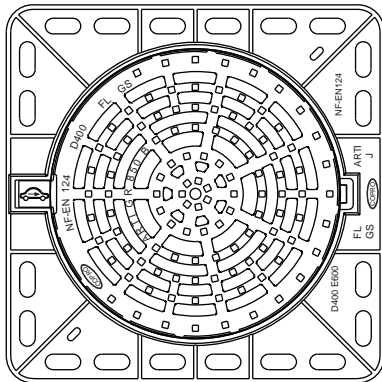

## ARTI GR 850 Road gratings

**Machined hinged grating with seal**  
**Class D400-Heavy traffic**  
**EPDM seal**

**Heavy traffic**

REFERENCE	DIMENSIONS			KG	CLASS	PACK.
	A X A	O X O	H			
<b>ARTI GR 850 R round</b>	850	600	100	93	<b>D 400</b>	10
<b>ARTI GR 850 C square</b>	850	600	100	101	<b>D 400</b>	10

- **EN 124 certification by COPRO**
- **EPDM seal on the machined contact surfaces**
- **Round or square frame**
- **Hinging in the frame by**
  - an opening angle of  $>120^\circ$
  - lifting out position at  $90^\circ$
- Opening by crowbar or pickaxe