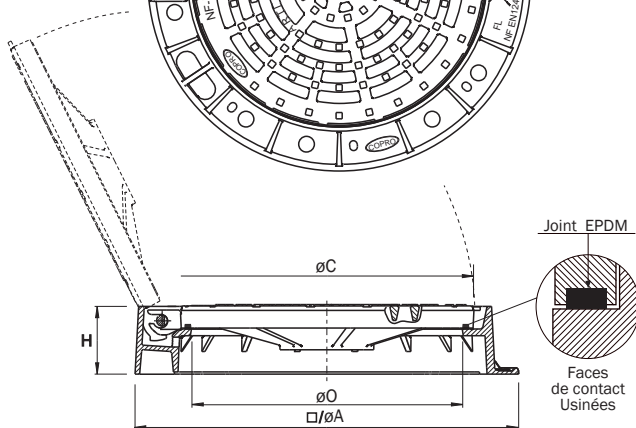

## ARTI GR 850 Road gratings

**Machined hinged grating with seal**  
**Class D400-Heavy traffic**  
**EPDM seal**

**Heavy traffic**

REFERENCE	DIMENSIONS			KG	CLASS	PACK.
	A X A	O X O	H			
<b>ARTI GR 850 R round</b>	850	600	100	93	<b>D 400</b>	10
<b>ARTI GR 850 C square</b>	850	600	100	101	<b>D 400</b>	10

- **EN 124 certification by COPRO**
- **EPDM seal on the machined contact surfaces**
- **Round or square frame**
- **Hinging in the frame by**
  - an opening angle of  $>120^\circ$
  - lifting out position at  $90^\circ$
- Opening by crowbar or pickaxe

- Grip for the detachment of the lid
- Removal of dust from the hinge-box
- Handling rings on the frame
- Free opening  $\varnothing$  600 mm
- Class D400 Heavy traffic
- Ductile iron FGS 500-7