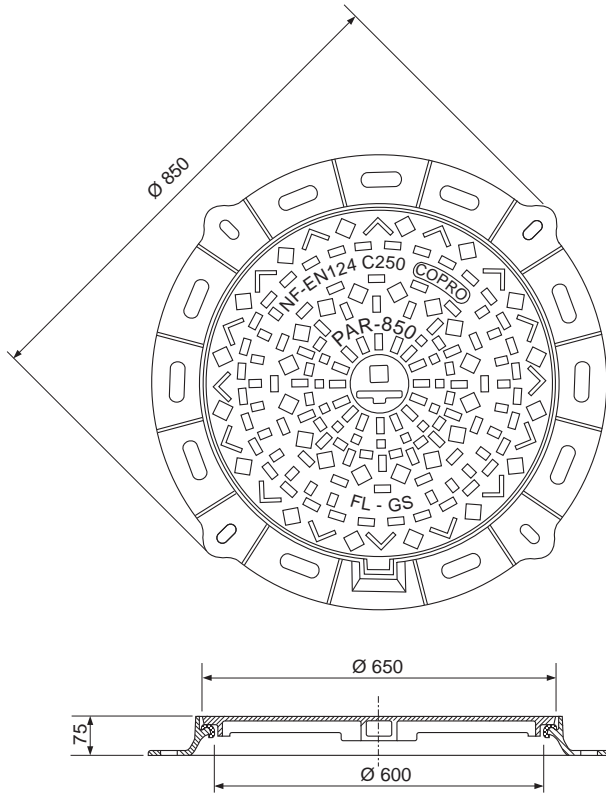

PAR 850 Car park cover

Car park cover with seal

REFERENCE	DIMENSIONS				KG	CLASS	PACK.
	A	Ø B	Ø C	D			
PAR 850 R round	Ø 850	600	650	75	53	C 250	12

- **EN 124 certification by COPRO**
- **Polyethylene seal COVER-FRAME** ensuring stability and soundproofing
- Anti-rotation system

- Opening by pickaxe
- Free opening Ø 600 mm
- Ductile iron FGS 500-7